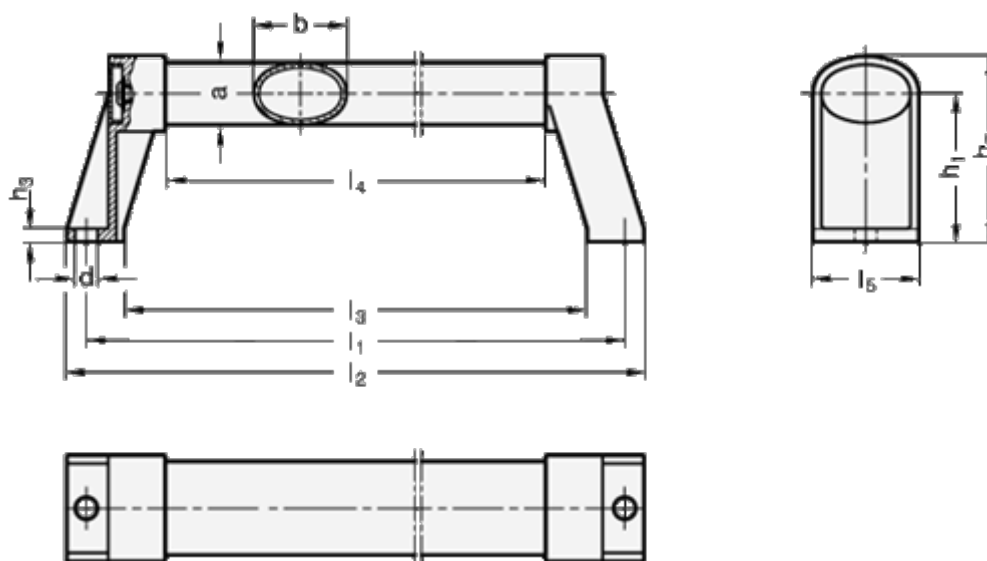

# Data Sheet

Article number: 20334136500EL

Description: E+G Oval tubular handle  
GN 334.1-36-500-EL

## Measures

a = 24	l3 = 471
b = 36	l4 = 439
d = 8.5	l5 = 41
h1 = 57	
h2 = 72	
h3 = 5	
l1 = 500	
l2 = 515	